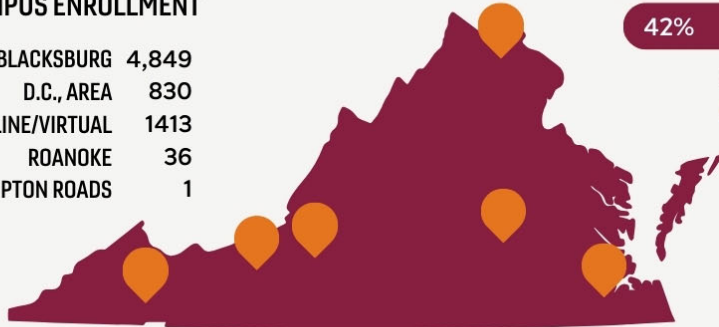

Reynolds Homestead

Richmond Center

Southwest Center

<https://graduateschool.vt.edu/campuses.html>

GRADUATE SCHOOL

by the numbers

ADMISSION

11,096

APPLICATIONS RECEIVED FOR ADMISSION TO A GRADUATE PROGRAM IN FALL 2024

FALL 2024 ENROLLMENT

7,129

TOTAL ENROLLMENT OF STUDENTS

DOCTORAL STUDENTS

3,302

3,827

MASTER'S AND CERTIFICATE STUDENTS

CAMPUS ENROLLMENT

BLACKSBURG	4,849
D.C., AREA	830
ONLINE/VIRTUAL	1413
ROANOKE	36
HAMPTON ROADS	1

42% 57%

● FEMALE
● MALE
**1% DID NOT REPORT

● 38% INTERNATIONAL STUDENTS
● 62% US CITIZENS / PERMANENT RESIDENTS

TOP 5 COUNTRIES OF CITIZENSHIP FOR INTERNATIONAL STUDENTS: INDIA, CHINA, BANGLADESH, IRAN, AND SOUTH KOREA

DEGREES AWARDED 2023-2024

DOCTORAL

496

1,908

MASTER'S

PROGRAM WITH HIGHEST ENROLLMENT

DOCTORAL STUDENTS